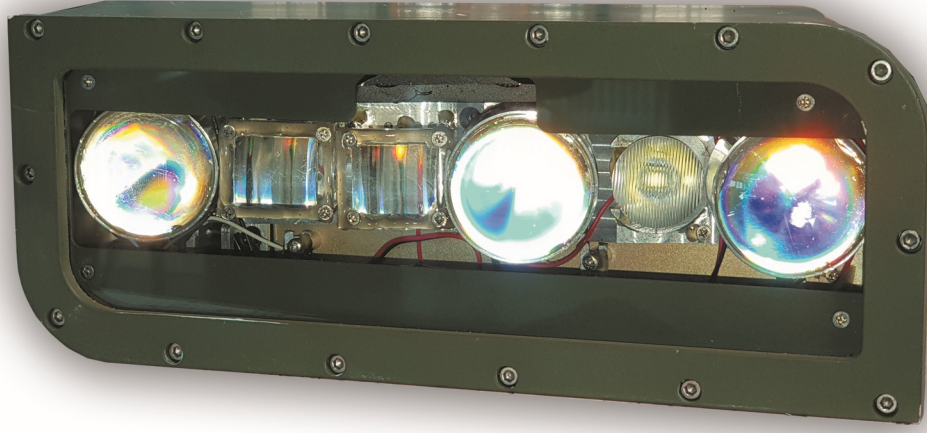

ASFAR

WATERPROOF

LED

EMI-EMC

Description

A military type LED-based Headlight combo, specifically designed for armoured vehicles. Includes high beam, low beam and blackout driving modes. Customised design optics to satisfy FMVSS 507.108 standard. Verified in accordance with MIL-PRF-32243 & MIL-PRF-32215 including the environmental condition requirements, MIL-STD-461E and MIL-STD-1275D.

Physical Specification

Dimensions: 285x108x100 mm

Weight: 3.0 kg

Photometric Specification

Total Flux: 1500 Lumen

Blackout Light Colour: Green

IR Illumination: Optional

Electrical Specification

Input Voltage: 16-32 VDC

Nominal Power: 15 W

Connector Type: Fisher UP50W11 M012S BK1Z1NA

DC VOLTAGE

BLACKOUT

ESD PROTECTED

ARMORED VEHICLES